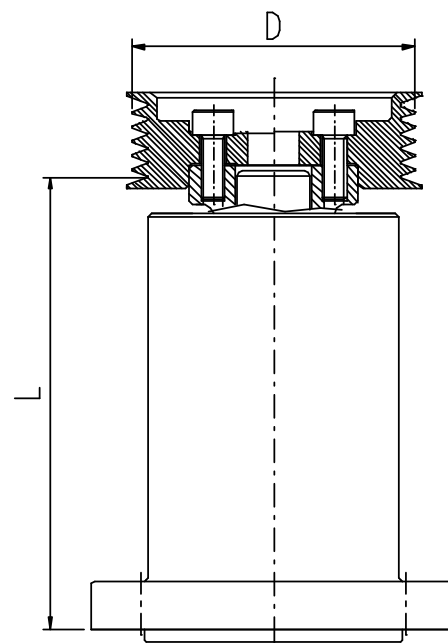

## EXTENSION DRIVE

BELT TYPE "PK" 6 - 10 RIBS

EXTENSION LENGTH "L" MM ( INCH )

79 mm - 282 mm  
3.11" - 11.10"

PULLEY DIA "D" MM (INCH)

60 mm - 100 mm  
2.36" - 4.00"

EXTENSION LENGTH "L" MM ( INCH )

WITH TURNED PULLEY

83 mm - 286 mm  
3.27" - 11.26"