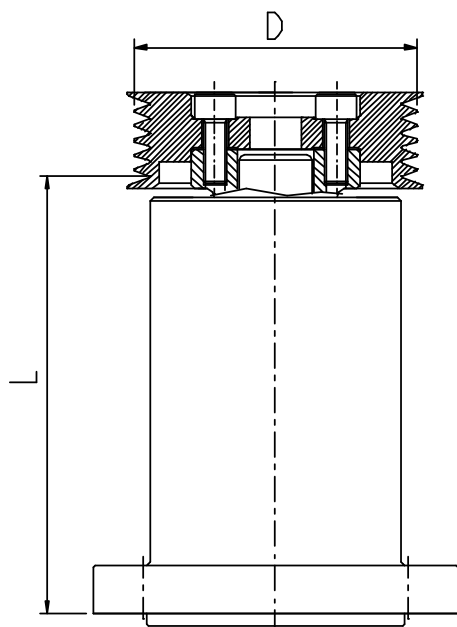

## EXTENSION DRIVE

BELT TYPE "PK" 6 - 10 RIBS

EXTENSION LENGTH "L" MM ( INCH )

79 mm - 282 mm  
3.11" - 11.10"

PULLEY DIA "D" MM (INCH)

60 mm - 100 mm  
2.36" - 4.00"

EXTENSION LENGTH "L" MM ( INCH )

WITH TURNED PULLEY

83 mm - 286 mm  
3.27" - 11.26"