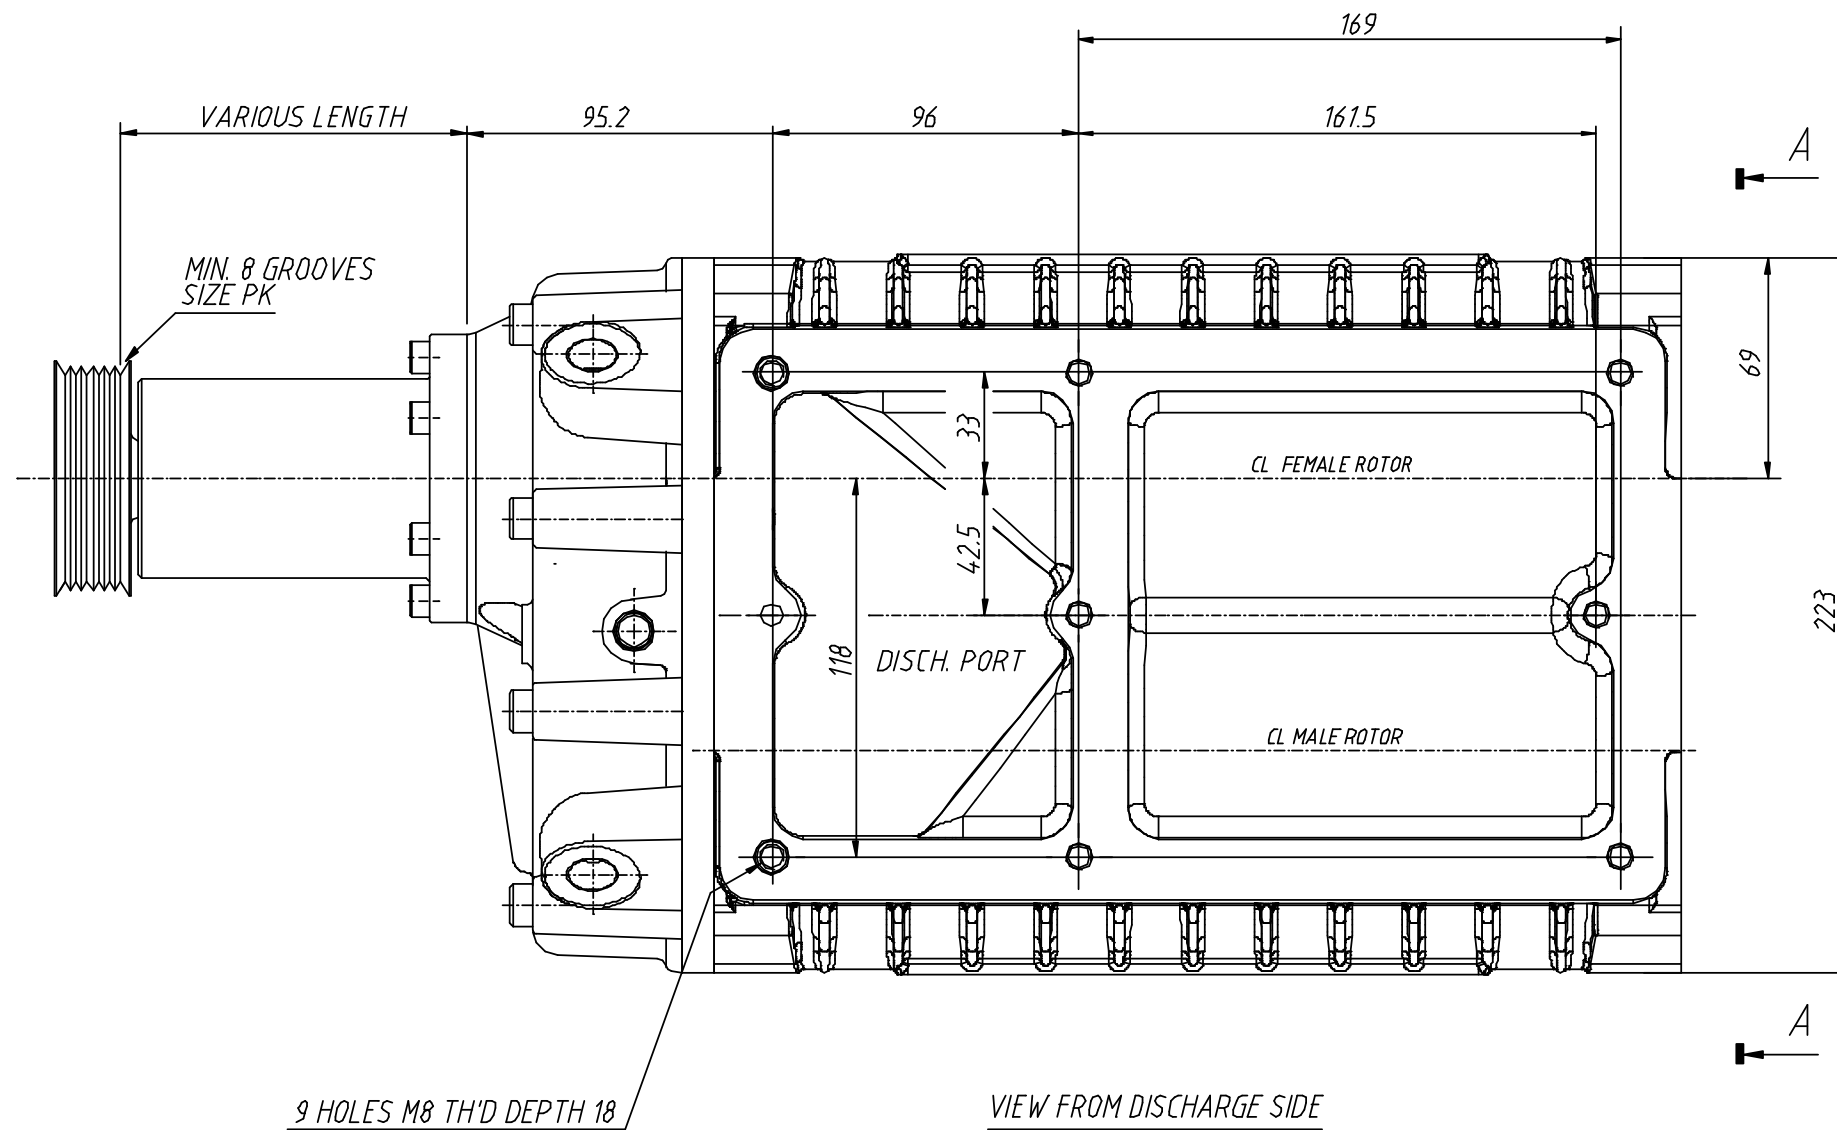

Lysholm Technologies Twin-Screw Supercharger 3300AX Dimension Drawing

DISPLACEMENT 3.3 L/REV.
MAX SPEED 11000 RPM CONT.
INTERNAL LUBRICATION SYSTEM OR
CIRCULATING OIL FOR SOME APPLICATIONS.

ALL DIMENSIONS IN METRIC