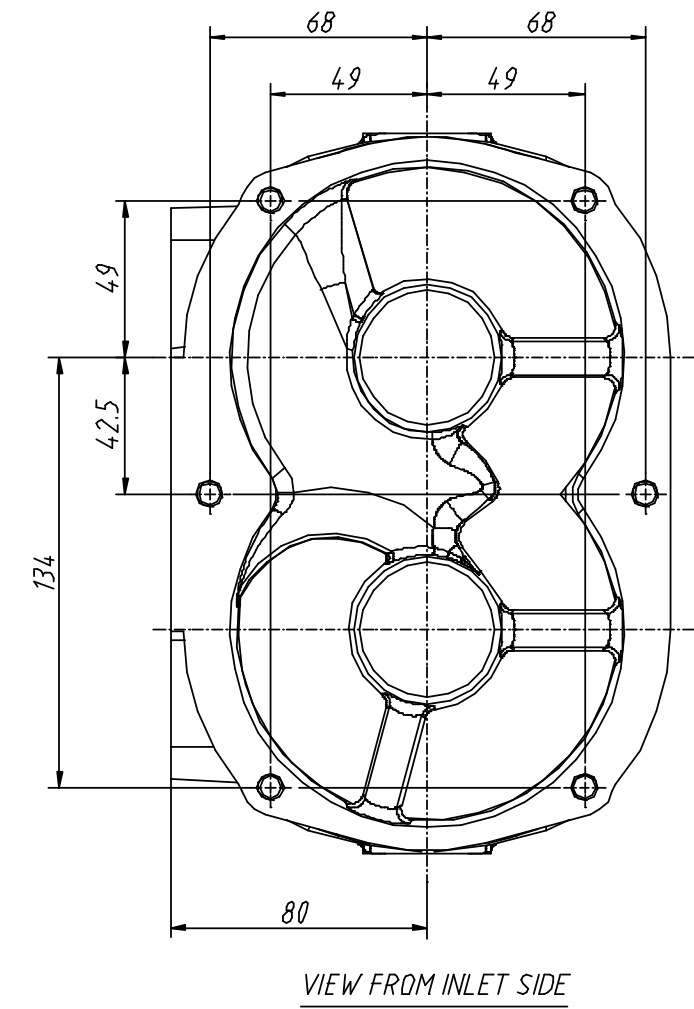

Lysholm Technologies Twin-Screw Supercharger 3300AX Dimension Drawing

DISPLACEMENT 3.3 L/REV.
MAX SPEED 11000 RPM CONT.
INTERNAL LUBRICATION SYSTEM OR
CIRCULATING OIL FOR SOME APPLICATIONS.

ALL DIMENSIONS IN METRIC